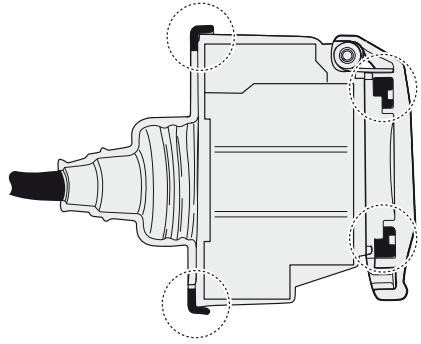

! INFO !

Do not charge the battery of the towing vehicle and/or towed vehicle directly via the socket.

User guide

SPARE PARTS

www.ecs-electronicsuk.co.uk

Partnr.: OP-073-DLU

User Guide

Vehicles with trailer-preparation only!

Opel Movano	Chassis-Cab	03/2010 >> 12/2021
Renault Master	Chassis-Cab	03/2010 >>
Nissan NV400	Chassis-Cab	03/2010 >> 12/2021
Nissan Interstar	Chassis-Cab	01/2022 >>

INFO

INFO

SOCKET CONNECTION

DIN/ISO 11446														
	1/L	2	2a	3/31	4/R	5/58-R	6/54	7/58-L	8	9	10	11	12	13
Pmax	21W	2x21W			21W	42W	3x21W	42W	2x21W	180W/15Amp	180W/15Amp			
Colour	Yellow	Blue	Grey	White	Green	Brown	Red 1,00 mm ²	Black	Black/ Red	Brown/ White	Red 2,50 mm ²	White	-	White