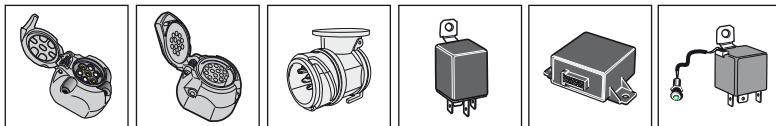

! INFO !

Do not charge the battery of the towing vehicle and/or towed vehicle directly via the socket.

User guide

SPARE PARTS

www.ecs-electronicsuk.co.uk

Partnr.: OP-073-DLU

User Guide

Vehicles with trailer-preparation only!

Opel Movano	Chassis-Cab	03/2010 >> 12/2021
Renault Master	Chassis-Cab	03/2010 >>
Nissan NV400	Chassis-Cab	03/2010 >> 12/2021
Nissan Interstar	Chassis-Cab	01/2022 >>

INFO

INFO

SOCKET CONNECTION

DIN/ISO 11446														
	1/L	2	2a	3/31	4/R	5/58-R	6/54	7/58-L	8	9	10	11	12	13
Pmax	21W	2x21W			21W	42W	3x21W	42W	2x21W	180W/15Amp	180W/15Amp			
Colour	Yellow	Blue	Grey	White	Green	Brown	Red 1,00 mm ²	Black	Black/ Red	Brown/ White	Red 2,50 mm ²	White	-	White