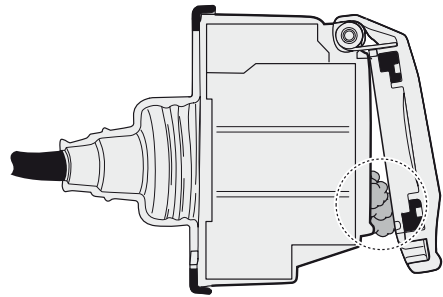

! INFO !

Do not charge the battery of the towing vehicle and/or towed vehicle directly via the socket.

User guide

SPARE PARTS

www.ecs-electronicsuk.co.uk

Partnr.: OP-073-DLU

User Guide

Vehicles with trailer-preparation only!

Opel Movano	Chassis-Cab	03/2010 >> 12/2021
Renault Master	Chassis-Cab	03/2010 >>
Nissan NV400	Chassis-Cab	03/2010 >> 12/2021
Nissan Interstar	Chassis-Cab	01/2022 >>

INFO

INFO

SOCKET CONNECTION

DIN/ISO 11446														
	1/L	2	2a	3/31	4/R	5/58-R	6/54	7/58-L	8	9	10	11	12	13
Pmax	21W	2x21W			21W	42W	3x21W	42W	2x21W	180W/15Amp	180W/15Amp			
Colour	Yellow	Blue	Grey	White	Green	Brown	Red 1,00 mm ²	Black	Black/ Red	Brown/ White	Red 2,50 mm ²	White	-	White