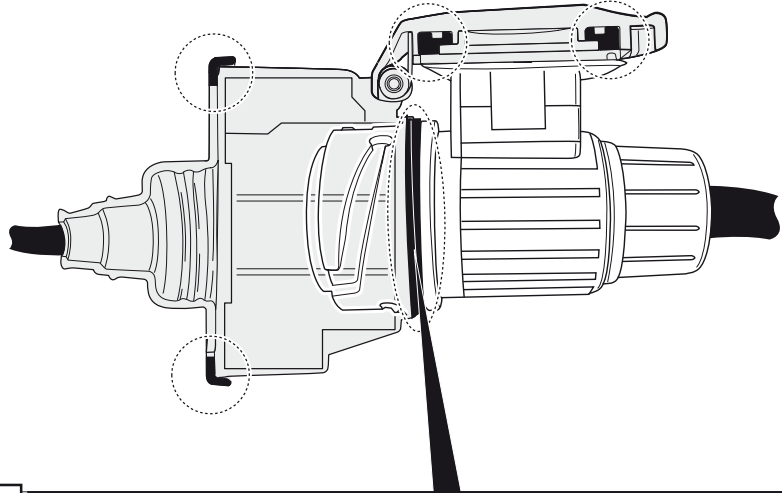

INFO

SOCKET CONNECTION

DIN/ISO 11446														
	1/L	2	2a	3/31	4/R	5/58-R	6/54	7/58-L	8	9	10	11	12	13
Pmax	21W	2x21W			21W	42W	3x21W	42W	2x21W	180W/15Amp	180W/15Amp			
Colour	Yellow	Blue	Grey	White	Green	Brown	Red 1,00 mm²	Black	Black/ Red	Brown/ White	Red 2,50 mm²	White	-	White

In a coupled trailer with working fog lamp, the fog lamp of the vehicle will be switched off, if applicable.

INFO : Ring.

INFO